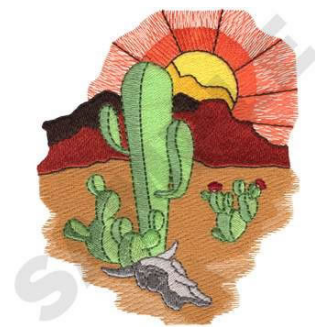

Name: Desert Scene Machine Embroidery Design

SKU: DC01-SW0221

Brand: Dakota Collectibles

Unique Colors: 13 (16 color Stops)

Unique Colors

	Color Name (Color Code)	Manufacturer - Type
	Super White (1001) [No Color Selected]	madeira - rayon
	Dusty Lilac (1263) [No Color Selected]	madeira - rayon
	Crocus (286)	Exquisite - Polyester 1000m