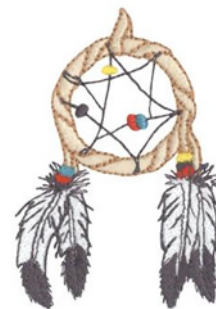

**Name:** Dream Catcher Machine Embroidery Design

**SKU:** DC01-SW0152

**Brand:** Dakota Collectibles

**Unique Colors:** 13 (8 color Stops)

## Unique Colors

	<b>Color Name (Color Code)</b>	<b>Manufacturer - Type</b>
	Super White (1001) [No Color Selected]	madeira - rayon
	Dusty Lilac (1263) [No Color Selected]	madeira - rayon
	Crocus (286)	Exquisite - Polyester 1000m

# Complete Color Sequence

#		Color Name (Color Code)	Manufacturer - Type
1		Super White (1001) [No Color Selected]	madeira - rayon
2		Super White (1001) [No Color Selected]	madeira - rayon
3		Crocus (286)	Exquisite - Polyester 1000m