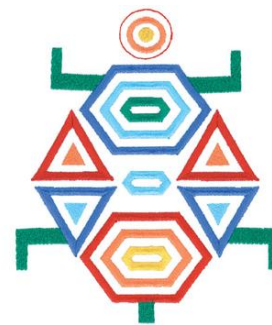

Name: Southwest Turtle Machine Embroidery Design

SKU: DC01-SW0067

Brand: Dakota Collectibles

Unique Colors: 13 (6 color Stops)

Unique Colors

	Color Name (Color Code)	Manufacturer - Type
	Super White (1001) [No Color Selected]	madeira - rayon
	Dusty Lilac (1263) [No Color Selected]	madeira - rayon
	Crocus (286)	Exquisite - Polyester 1000m

Complete Color Sequence

#		Color Name (Color Code)	Manufacturer - Type
1		Super White (1001) [No Color Selected]	madeira - rayon
2		Super White (1001) [No Color Selected]	madeira - rayon
3		Crocus (286)	Exquisite - Polyester 1000m