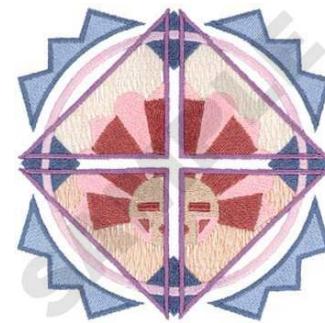

Name: Kachina With Border Machine
Embroidery Design

SKU: DC01-SW0046

Brand: Dakota Collectibles

Unique Colors: 13 (9 color Stops)

Unique Colors

	Color Name (Color Code)	Manufacturer - Type
	Super White (1001) [No Color Selected]	madeira - rayon
	Dusty Lilac (1263) [No Color Selected]	madeira - rayon
	Crocus (286)	Exquisite - Polyester 1000m

Complete Color Sequence

#		Color Name (Color Code)	Manufacturer - Type
1		Super White (1001) [No Color Selected]	madeira - rayon
2		Super White (1001) [No Color Selected]	madeira - rayon
3		Crocus (286)	Exquisite - Polyester 1000m