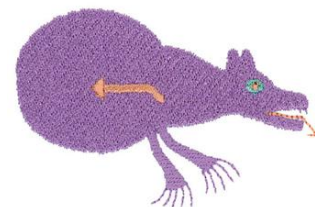

Name: Plains Indian Bear Machine Embroidery Design

SKU: DC01-SW0035

Brand: Dakota Collectibles

Unique Colors: 13 (3 color Stops)

Unique Colors

| | Color Name (Color Code) | Manufacturer - Type |
|--|--|-----------------------------|
|  | Super White (1001) [No Color Selected] | madeira - rayon |
|  | Dusty Lilac (1263) [No Color Selected] | madeira - rayon |
|  | Crocus (286) | Exquisite - Polyester 1000m |

Complete Color Sequence

| # | | Color Name (Color Code) | Manufacturer - Type |
|---|---|--|--------------------------------|
| 1 |  | Super White (1001) [No Color Selected] | madeira - rayon |
| 2 |  | Super White (1001) [No Color Selected] | madeira - rayon |
| 3 |  | Crocus (286) | Exquisite - Polyester 1000m |