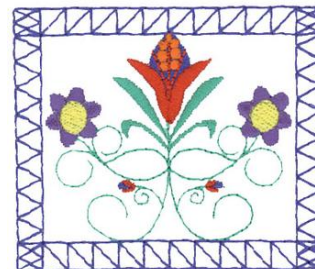

Name: Woodland Design Machine Embroidery Design

SKU: DC01-SW0017

Brand: Dakota Collectibles

Unique Colors: 13 (6 color Stops)

Unique Colors

	Color Name (Color Code)	Manufacturer - Type
	Super White (1001) [No Color Selected]	madeira - rayon
	Dusty Lilac (1263) [No Color Selected]	madeira - rayon
	Crocus (286)	Exquisite - Polyester 1000m

Complete Color Sequence

#		Color Name (Color Code)	Manufacturer - Type
1		Super White (1001) [No Color Selected]	madeira - rayon
2		Super White (1001) [No Color Selected]	madeira - rayon
3		Crocus (286)	Exquisite - Polyester 1000m