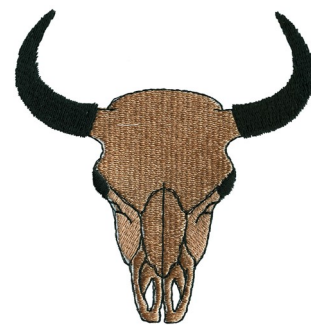

Name: Longhorn Skull Machine Embroidery Design

SKU: GSD01-sw0002

Brand: Grand Slam Designs

Unique Colors: 13 (2 color Stops)

Unique Colors

| | Color Name (Color Code) | Manufacturer - Type |
|--|--|-----------------------------|
|  | Super White (1001) [No Color Selected] | madeira - rayon |
|  | Dusty Lilac (1263) [No Color Selected] | madeira - rayon |
|  | Crocus (286) | Exquisite - Polyester 1000m |

Complete Color Sequence

| # | | Color Name (Color Code) | Manufacturer - Type |
|---|---|--|--------------------------------|
| 1 |  | Super White (1001) [No Color Selected] | madeira - rayon |
| 2 |  | Super White (1001) [No Color Selected] | madeira - rayon |
| 3 |  | Crocus (286) | Exquisite - Polyester 1000m |