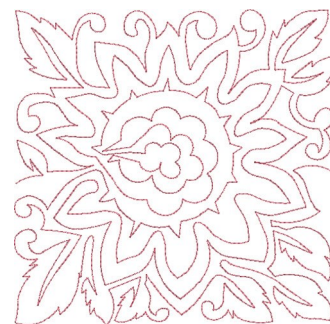

Name: Sunflower Quilt Block

SKU: DW01-SUNF09

Brand: Design Whiz

Unique Colors: 13 (1 color Stops)

Unique Colors

	Color Name (Color Code)	Manufacturer - Type
	Super White (1001) [No Color Selected]	madeira - rayon
	Dusty Lilac (1263) [No Color Selected]	madeira - rayon
	Crocus (286)	Exquisite - Polyester 1000m

Complete Color Sequence

#		Color Name (Color Code)	Manufacturer - Type
1		Super White (1001) [No Color Selected]	madeira - rayon
2		Super White (1001) [No Color Selected]	madeira - rayon
3		Crocus (286)	Exquisite - Polyester 1000m