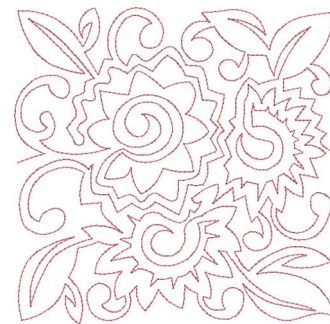

**Name:** Sunflower Quilt Block

**SKU:** DW01-SUNF02

**Brand:** Design Whiz

**Unique Colors:** 13 (1 color Stops)

## Unique Colors

	Color Name (Color Code)	Manufacturer - Type
	Super White (1001) [No Color Selected]	madeira - rayon
	Dusty Lilac (1263) [No Color Selected]	madeira - rayon
	Crocus (286)	Exquisite - Polyester 1000m