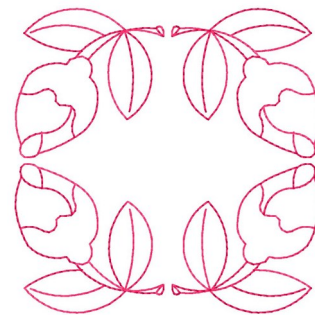

Name: Rosebud Bloc Machine Embroidery Design

SKU: GSD01-STPL98

Brand: Grand Slam Designs

Unique Colors: 13 (1 color Stops)

Unique Colors

	Color Name (Color Code)	Manufacturer - Type
	Super White (1001) [No Color Selected]	madeira - rayon
	Dusty Lilac (1263) [No Color Selected]	madeira - rayon
	Crocus (286)	Exquisite - Polyester 1000m

Complete Color Sequence

#		Color Name (Color Code)	Manufacturer - Type
1		Super White (1001) [No Color Selected]	madeira - rayon
2		Super White (1001) [No Color Selected]	madeira - rayon
3		Crocus (286)	Exquisite - Polyester 1000m