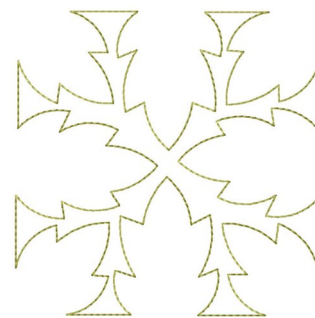

Name: Leaf Square Machine Embroidery Design

SKU: GSD01-STPL96

Brand: Grand Slam Designs

Unique Colors: 13 (1 color Stops)

Unique Colors

	Color Name (Color Code)	Manufacturer - Type
	Super White (1001) [No Color Selected]	madeira - rayon
	Dusty Lilac (1263) [No Color Selected]	madeira - rayon
	Crocus (286)	Exquisite - Polyester 1000m

Complete Color Sequence

#		Color Name (Color Code)	Manufacturer - Type
1		Super White (1001) [No Color Selected]	madeira - rayon
2		Super White (1001) [No Color Selected]	madeira - rayon
3		Crocus (286)	Exquisite - Polyester 1000m