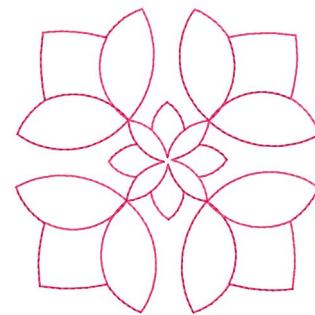

Name: Flower Block Machine Embroidery Design

SKU: GSD01-STPL90

Brand: Grand Slam Designs

Unique Colors: 13 (1 color Stops)

Unique Colors

	Color Name (Color Code)	Manufacturer - Type
	Super White (1001) [No Color Selected]	madeira - rayon
	Dusty Lilac (1263) [No Color Selected]	madeira - rayon
	Crocus (286)	Exquisite - Polyester 1000m

Complete Color Sequence

#		Color Name (Color Code)	Manufacturer - Type
1		Super White (1001) [No Color Selected]	madeira - rayon
2		Super White (1001) [No Color Selected]	madeira - rayon
3		Crocus (286)	Exquisite - Polyester 1000m