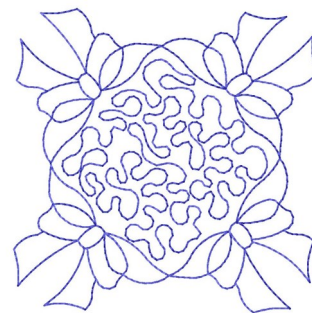

**Name:** Bows Machine Embroidery Design

**SKU:** GSD01-STPL84

**Brand:** Grand Slam Designs

**Unique Colors:** 13 (1 color Stops)

## Unique Colors

	<b>Color Name (Color Code)</b>	<b>Manufacturer - Type</b>
	Super White (1001) [No Color Selected]	madeira - rayon
	Dusty Lilac (1263) [No Color Selected]	madeira - rayon
	Crocus (286)	Exquisite - Polyester 1000m

# Complete Color Sequence

#		Color Name (Color Code)	Manufacturer - Type
1		Super White (1001) [No Color Selected]	madeira - rayon
2		Super White (1001) [No Color Selected]	madeira - rayon
3		Crocus (286)	Exquisite - Polyester 1000m