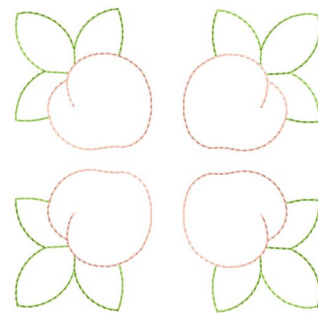

Name: Peaches Machine Embroidery Design

SKU: GSD01-STPL82

Brand: Grand Slam Designs

Unique Colors: 13 (2 color Stops)

Unique Colors

	Color Name (Color Code)	Manufacturer - Type
	Super White (1001) [No Color Selected]	madeira - rayon
	Dusty Lilac (1263) [No Color Selected]	madeira - rayon
	Crocus (286)	Exquisite - Polyester 1000m

Complete Color Sequence

#		Color Name (Color Code)	Manufacturer - Type
1		Super White (1001) [No Color Selected]	madeira - rayon
2		Super White (1001) [No Color Selected]	madeira - rayon
3		Crocus (286)	Exquisite - Polyester 1000m