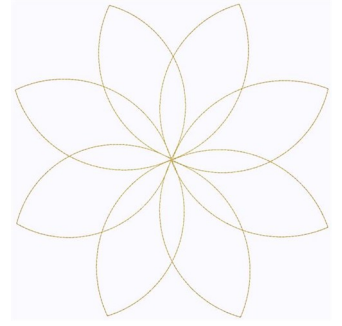

**Name:** Flower Bloom

**SKU:** GSD01-STPL801

**Brand:** Grand Slam Designs

**Unique Colors:** 13 (1 color Stops)

## Unique Colors

	<b>Color Name (Color Code)</b>	<b>Manufacturer - Type</b>
	Super White (1001) [No Color Selected]	madeira - rayon
	Dusty Lilac (1263) [No Color Selected]	madeira - rayon
	Crocus (286)	Exquisite - Polyester 1000m

# Complete Color Sequence

#		Color Name (Color Code)	Manufacturer - Type
1		Super White (1001) [No Color Selected]	madeira - rayon
2		Super White (1001) [No Color Selected]	madeira - rayon
3		Crocus (286)	Exquisite - Polyester 1000m