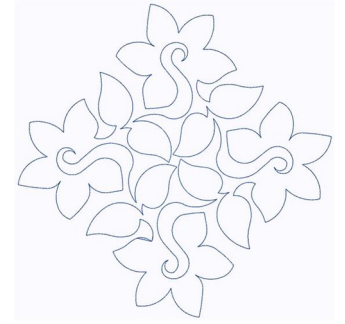

Name: Block Flowers

SKU: GSD01-STPL799

Brand: Grand Slam Designs

Unique Colors: 13 (1 color Stops)

Unique Colors

	Color Name (Color Code)	Manufacturer - Type
	Super White (1001) [No Color Selected]	madeira - rayon
	Dusty Lilac (1263) [No Color Selected]	madeira - rayon
	Crocus (286)	Exquisite - Polyester 1000m

Complete Color Sequence

#		Color Name (Color Code)	Manufacturer - Type
1		Super White (1001) [No Color Selected]	madeira - rayon
2		Super White (1001) [No Color Selected]	madeira - rayon
3		Crocus (286)	Exquisite - Polyester 1000m