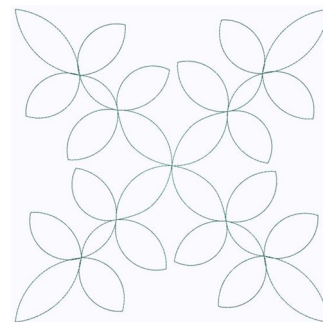

Name: Leaf Square

SKU: GSD01-STPL797

Brand: Grand Slam Designs

Unique Colors: 13 (1 color Stops)

Unique Colors

	Color Name (Color Code)	Manufacturer - Type
	Super White (1001) [No Color Selected]	madeira - rayon
	Dusty Lilac (1263) [No Color Selected]	madeira - rayon
	Crocus (286)	Exquisite - Polyester 1000m

Complete Color Sequence

#		Color Name (Color Code)	Manufacturer - Type
1		Super White (1001) [No Color Selected]	madeira - rayon
2		Super White (1001) [No Color Selected]	madeira - rayon
3		Crocus (286)	Exquisite - Polyester 1000m