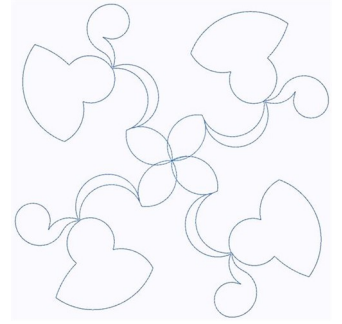

Name: Bluebells Block

SKU: GSD01-STPL795

Brand: Grand Slam Designs

Unique Colors: 13 (1 color Stops)

Unique Colors

	Color Name (Color Code)	Manufacturer - Type
	Super White (1001) [No Color Selected]	madeira - rayon
	Dusty Lilac (1263) [No Color Selected]	madeira - rayon
	Crocus (286)	Exquisite - Polyester 1000m

Complete Color Sequence

#		Color Name (Color Code)	Manufacturer - Type
1		Super White (1001) [No Color Selected]	madeira - rayon
2		Super White (1001) [No Color Selected]	madeira - rayon
3		Crocus (286)	Exquisite - Polyester 1000m