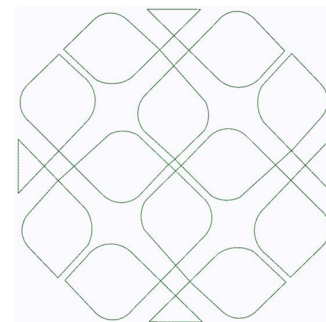

Name: Geometric Block

SKU: GSD01-STPL793

Brand: Grand Slam Designs

Unique Colors: 13 (1 color Stops)

Unique Colors

	Color Name (Color Code)	Manufacturer - Type
	Super White (1001) [No Color Selected]	madeira - rayon
	Dusty Lilac (1263) [No Color Selected]	madeira - rayon
	Crocus (286)	Exquisite - Polyester 1000m

Complete Color Sequence

#		Color Name (Color Code)	Manufacturer - Type
1		Super White (1001) [No Color Selected]	madeira - rayon
2		Super White (1001) [No Color Selected]	madeira - rayon
3		Crocus (286)	Exquisite - Polyester 1000m