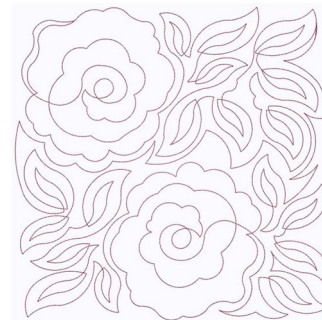

**Name:** Roses Block

**SKU:** GSD01-STPL791

**Brand:** Grand Slam Designs

**Unique Colors:** 13 (1 color Stops)

## Unique Colors

	<b>Color Name (Color Code)</b>	<b>Manufacturer - Type</b>
	Super White (1001) [No Color Selected]	madeira - rayon
	Dusty Lilac (1263) [No Color Selected]	madeira - rayon
	Crocus (286)	Exquisite - Polyester 1000m