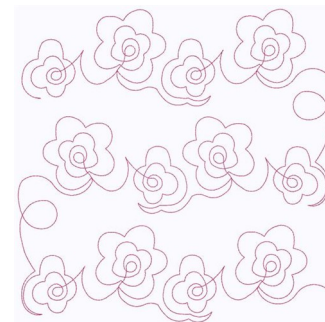

**Name:** Flowers Block

**SKU:** GSD01-STPL789

**Brand:** Grand Slam Designs

**Unique Colors:** 13 (1 color Stops)

## Unique Colors

	<b>Color Name (Color Code)</b>	<b>Manufacturer - Type</b>
	Super White (1001) [No Color Selected]	madeira - rayon
	Dusty Lilac (1263) [No Color Selected]	madeira - rayon
	Crocus (286)	Exquisite - Polyester 1000m

# Complete Color Sequence

#		Color Name (Color Code)	Manufacturer - Type
1		Super White (1001) [No Color Selected]	madeira - rayon
2		Super White (1001) [No Color Selected]	madeira - rayon
3		Crocus (286)	Exquisite - Polyester 1000m