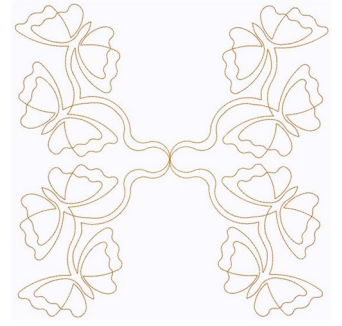

**Name:** Butterflies Block

**SKU:** GSD01-STPL781

**Brand:** Grand Slam Designs

**Unique Colors:** 13 (1 color Stops)

## Unique Colors

	<b>Color Name (Color Code)</b>	<b>Manufacturer - Type</b>
	Super White (1001) [No Color Selected]	madeira - rayon
	Dusty Lilac (1263) [No Color Selected]	madeira - rayon
	Crocus (286)	Exquisite - Polyester 1000m

# Complete Color Sequence

#		Color Name (Color Code)	Manufacturer - Type
1		Super White (1001) [No Color Selected]	madeira - rayon
2		Super White (1001) [No Color Selected]	madeira - rayon
3		Crocus (286)	Exquisite - Polyester 1000m