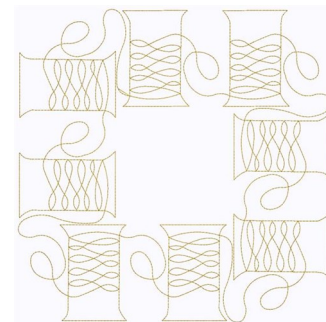

Name: Thread Spools

SKU: GSD01-STPL779

Brand: Grand Slam Designs

Unique Colors: 13 (1 color Stops)

Unique Colors

	Color Name (Color Code)	Manufacturer - Type
	Super White (1001) [No Color Selected]	madeira - rayon
	Dusty Lilac (1263) [No Color Selected]	madeira - rayon
	Crocus (286)	Exquisite - Polyester 1000m

Complete Color Sequence

#		Color Name (Color Code)	Manufacturer - Type
1		Super White (1001) [No Color Selected]	madeira - rayon
2		Super White (1001) [No Color Selected]	madeira - rayon
3		Crocus (286)	Exquisite - Polyester 1000m