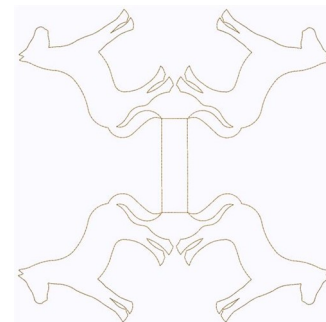

Name: Horses Machine Embroidery Design

SKU: GSD01-STPL765

Brand: Grand Slam Designs

Unique Colors: 13 (1 color Stops)

Unique Colors

| | Color Name (Color Code) | Manufacturer - Type |
|--|--|-----------------------------|
| | Super White (1001) [No Color Selected] | madeira - rayon |
| | Dusty Lilac (1263) [No Color Selected] | madeira - rayon |
| | Crocus (286) | Exquisite - Polyester 1000m |

Complete Color Sequence

| # | | Color Name (Color Code) | Manufacturer - Type |
|---|---|--|--------------------------------|
| 1 |  | Super White (1001) [No Color Selected] | madeira - rayon |
| 2 |  | Super White (1001) [No Color Selected] | madeira - rayon |
| 3 |  | Crocus (286) | Exquisite - Polyester 1000m |