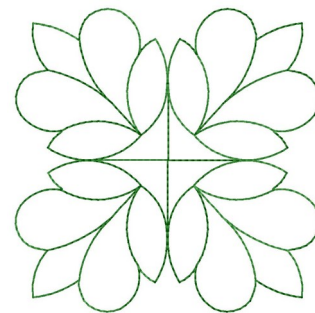

Name: Leaf Square

SKU: GSD01-STPL76

Brand: Grand Slam Designs

Unique Colors: 13 (1 color Stops)

Unique Colors

	Color Name (Color Code)	Manufacturer - Type
	Super White (1001) [No Color Selected]	madeira - rayon
	Dusty Lilac (1263) [No Color Selected]	madeira - rayon
	Crocus (286)	Exquisite - Polyester 1000m

Complete Color Sequence

#		Color Name (Color Code)	Manufacturer - Type
1		Super White (1001) [No Color Selected]	madeira - rayon
2		Super White (1001) [No Color Selected]	madeira - rayon
3		Crocus (286)	Exquisite - Polyester 1000m