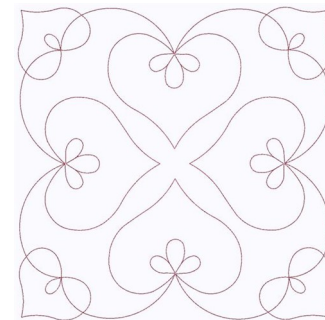

Name: Hearts

SKU: GSD01-STPL759

Brand: Grand Slam Designs

Unique Colors: 13 (1 color Stops)

Unique Colors

	Color Name (Color Code)	Manufacturer - Type
	Super White (1001) [No Color Selected]	madeira - rayon
	Dusty Lilac (1263) [No Color Selected]	madeira - rayon
	Crocus (286)	Exquisite - Polyester 1000m

Complete Color Sequence

#		Color Name (Color Code)	Manufacturer - Type
1		Super White (1001) [No Color Selected]	madeira - rayon
2		Super White (1001) [No Color Selected]	madeira - rayon
3		Crocus (286)	Exquisite - Polyester 1000m