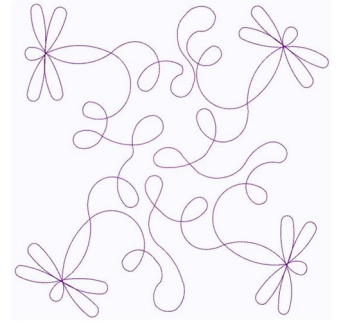

**Name:** Dragonflies

**SKU:** GSD01-STPL749

**Brand:** Grand Slam Designs

**Unique Colors:** 13 (1 color Stops)

## Unique Colors

	<b>Color Name (Color Code)</b>	<b>Manufacturer - Type</b>
	Super White (1001) [No Color Selected]	madeira - rayon
	Dusty Lilac (1263) [No Color Selected]	madeira - rayon
	Crocus (286)	Exquisite - Polyester 1000m

# Complete Color Sequence

#		Color Name (Color Code)	Manufacturer - Type
1		Super White (1001) [No Color Selected]	madeira - rayon
2		Super White (1001) [No Color Selected]	madeira - rayon
3		Crocus (286)	Exquisite - Polyester 1000m