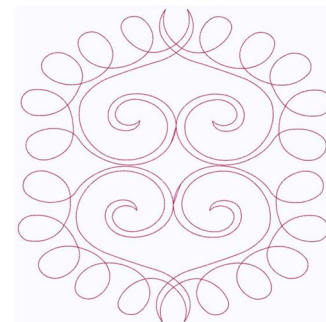

Name: Curly Hearts Continuous Stitch

SKU: GSD01-STPL741

Brand: Grand Slam Designs

Unique Colors: 13 (1 color Stops)

Unique Colors

	Color Name (Color Code)	Manufacturer - Type
	Super White (1001) [No Color Selected]	madeira - rayon
	Dusty Lilac (1263) [No Color Selected]	madeira - rayon
	Crocus (286)	Exquisite - Polyester 1000m

Complete Color Sequence

#		Color Name (Color Code)	Manufacturer - Type
1		Super White (1001) [No Color Selected]	madeira - rayon
2		Super White (1001) [No Color Selected]	madeira - rayon
3		Crocus (286)	Exquisite - Polyester 1000m