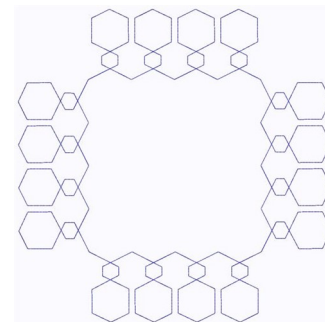

**Name:** Geometric Block Continuous Stitch

**SKU:** GSD01-STPL729

**Brand:** Grand Slam Designs

**Unique Colors:** 13 (1 color Stops)

# Complete Color Sequence

#		Color Name (Color Code)	Manufacturer - Type
1		Super White (1001) [No Color Selected]	madeira - rayon
2		Super White (1001) [No Color Selected]	madeira - rayon
3		Crocus (286)	Exquisite - Polyester 1000m