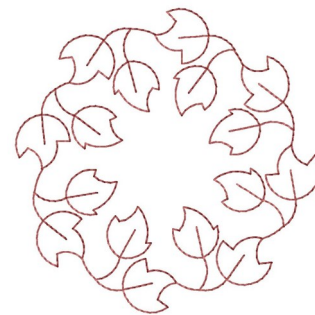

**Name:** Leaf Circle Quilt Machine Embroidery Design

**SKU:** GSD01-STPL72

**Brand:** Grand Slam Designs

**Unique Colors:** 13 (1 color Stops)