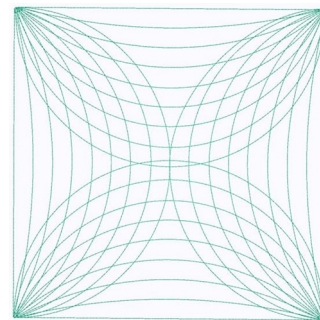

**Name:** Lined Square Continuous Stitch

**SKU:** GSD01-STPL719

**Brand:** Grand Slam Designs

**Unique Colors:** 13 (1 color Stops)