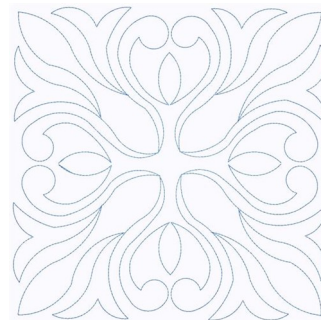

Name: Floral Square Continuous Stitch

SKU: GSD01-STPL711

Brand: Grand Slam Designs

Unique Colors: 13 (1 color Stops)

Unique Colors

	Color Name (Color Code)	Manufacturer - Type
	Super White (1001) [No Color Selected]	madeira - rayon
	Dusty Lilac (1263) [No Color Selected]	madeira - rayon
	Crocus (286)	Exquisite - Polyester 1000m

Complete Color Sequence

#		Color Name (Color Code)	Manufacturer - Type
1		Super White (1001) [No Color Selected]	madeira - rayon
2		Super White (1001) [No Color Selected]	madeira - rayon
3		Crocus (286)	Exquisite - Polyester 1000m