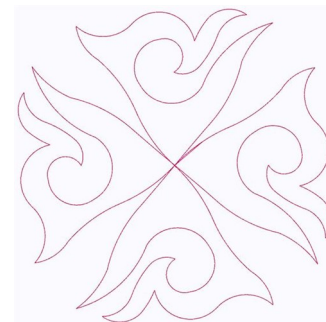

Name: Flame Decoration Continuous Stitch

SKU: GSD01-STPL709

Brand: Grand Slam Designs

Unique Colors: 13 (1 color Stops)

Unique Colors

	Color Name (Color Code)	Manufacturer - Type
	Super White (1001) [No Color Selected]	madeira - rayon
	Dusty Lilac (1263) [No Color Selected]	madeira - rayon
	Crocus (286)	Exquisite - Polyester 1000m

Complete Color Sequence

#		Color Name (Color Code)	Manufacturer - Type
1		Super White (1001) [No Color Selected]	madeira - rayon
2		Super White (1001) [No Color Selected]	madeira - rayon
3		Crocus (286)	Exquisite - Polyester 1000m