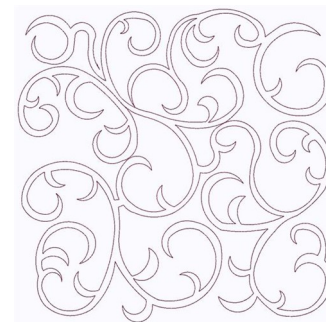

Name: Vine Outline Continuous Stitch

SKU: GSD01-STPL705

Brand: Grand Slam Designs

Unique Colors: 13 (1 color Stops)

Unique Colors

	Color Name (Color Code)	Manufacturer - Type
	Super White (1001) [No Color Selected]	madeira - rayon
	Dusty Lilac (1263) [No Color Selected]	madeira - rayon
	Crocus (286)	Exquisite - Polyester 1000m

Complete Color Sequence

#		Color Name (Color Code)	Manufacturer - Type
1		Super White (1001) [No Color Selected]	madeira - rayon
2		Super White (1001) [No Color Selected]	madeira - rayon
3		Crocus (286)	Exquisite - Polyester 1000m