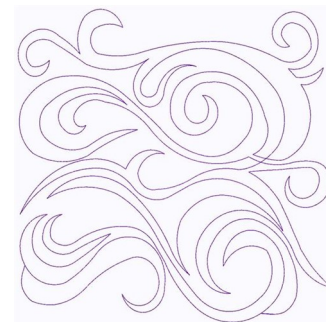

Name: Swirly Outline Continuous Stitch

SKU: GSD01-STPL703

Brand: Grand Slam Designs

Unique Colors: 13 (1 color Stops)

Unique Colors

	Color Name (Color Code)	Manufacturer - Type
	Super White (1001) [No Color Selected]	madeira - rayon
	Dusty Lilac (1263) [No Color Selected]	madeira - rayon
	Crocus (286)	Exquisite - Polyester 1000m

Complete Color Sequence

#		Color Name (Color Code)	Manufacturer - Type
1		Super White (1001) [No Color Selected]	madeira - rayon
2		Super White (1001) [No Color Selected]	madeira - rayon
3		Crocus (286)	Exquisite - Polyester 1000m