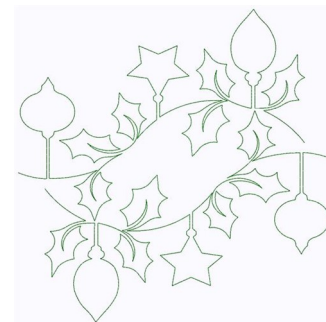

Name: Christmas Ornaments Continuous Stitch

SKU: GSD01-STPL695

Brand: Grand Slam Designs

Unique Colors: 13 (1 color Stops)

Unique Colors

	Color Name (Color Code)	Manufacturer - Type
	Super White (1001) [No Color Selected]	madeira - rayon
	Dusty Lilac (1263) [No Color Selected]	madeira - rayon
	Crocus (286)	Exquisite - Polyester 1000m

Complete Color Sequence

#		Color Name (Color Code)	Manufacturer - Type
1		Super White (1001) [No Color Selected]	madeira - rayon
2		Super White (1001) [No Color Selected]	madeira - rayon
3		Crocus (286)	Exquisite - Polyester 1000m