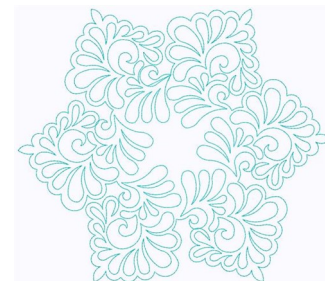

Name: Feathers Star Continuous Stitch

SKU: GSD01-STPL693

Brand: Grand Slam Designs

Unique Colors: 13 (1 color Stops)

Unique Colors

	Color Name (Color Code)	Manufacturer - Type
	Super White (1001) [No Color Selected]	madeira - rayon
	Dusty Lilac (1263) [No Color Selected]	madeira - rayon
	Crocus (286)	Exquisite - Polyester 1000m

Complete Color Sequence

#		Color Name (Color Code)	Manufacturer - Type
1		Super White (1001) [No Color Selected]	madeira - rayon
2		Super White (1001) [No Color Selected]	madeira - rayon
3		Crocus (286)	Exquisite - Polyester 1000m