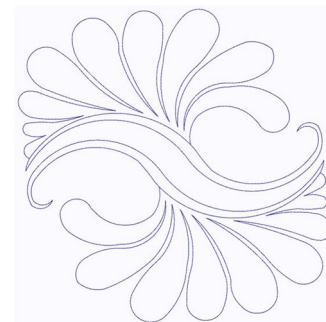

**Name:** Feathers Outline Continuous Stitch

**SKU:** GSD01-STPL691

**Brand:** Grand Slam Designs

**Unique Colors:** 13 (1 color Stops)