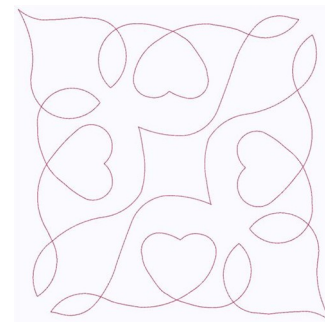

**Name:** Hearts Block Continuous Stitch

**SKU:** GSD01-STPL689

**Brand:** Grand Slam Designs

**Unique Colors:** 13 (1 color Stops)

## Unique Colors

	<b>Color Name (Color Code)</b>	<b>Manufacturer - Type</b>
	Super White (1001) [No Color Selected]	madeira - rayon
	Dusty Lilac (1263) [No Color Selected]	madeira - rayon
	Crocus (286)	Exquisite - Polyester 1000m

# Complete Color Sequence

#		Color Name (Color Code)	Manufacturer - Type
1		Super White (1001) [No Color Selected]	madeira - rayon
2		Super White (1001) [No Color Selected]	madeira - rayon
3		Crocus (286)	Exquisite - Polyester 1000m