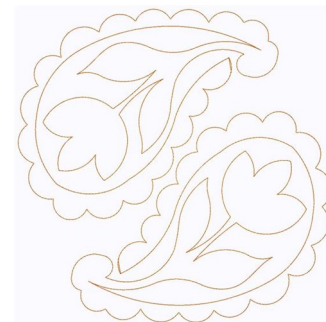

Name: Paisley Tulips Continuous Stitch

SKU: GSD01-STPL687

Brand: Grand Slam Designs

Unique Colors: 13 (1 color Stops)

Unique Colors

	Color Name (Color Code)	Manufacturer - Type
	Super White (1001) [No Color Selected]	madeira - rayon
	Dusty Lilac (1263) [No Color Selected]	madeira - rayon
	Crocus (286)	Exquisite - Polyester 1000m

Complete Color Sequence

#		Color Name (Color Code)	Manufacturer - Type
1		Super White (1001) [No Color Selected]	madeira - rayon
2		Super White (1001) [No Color Selected]	madeira - rayon
3		Crocus (286)	Exquisite - Polyester 1000m