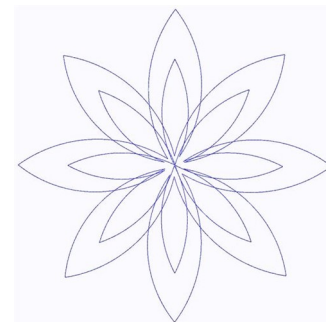

**Name:** Flower Outline Continuous Stitch

**SKU:** GSD01-STPL685

**Brand:** Grand Slam Designs

**Unique Colors:** 13 (1 color Stops)