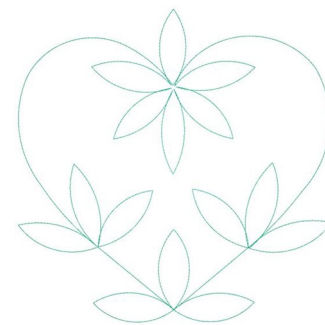

Name: Floral Heart Continuous Stitch

SKU: GSD01-STPL681

Brand: Grand Slam Designs

Unique Colors: 13 (1 color Stops)

Unique Colors

	Color Name (Color Code)	Manufacturer - Type
	Super White (1001) [No Color Selected]	madeira - rayon
	Dusty Lilac (1263) [No Color Selected]	madeira - rayon
	Crocus (286)	Exquisite - Polyester 1000m

Complete Color Sequence

#		Color Name (Color Code)	Manufacturer - Type
1		Super White (1001) [No Color Selected]	madeira - rayon
2		Super White (1001) [No Color Selected]	madeira - rayon
3		Crocus (286)	Exquisite - Polyester 1000m