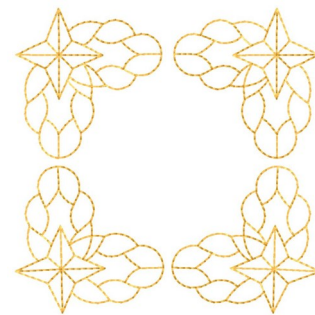

**Name:** Star Square

**SKU:** GSD01-STPL68

**Brand:** Grand Slam Designs

**Unique Colors:** 13 (1 color Stops)

## Unique Colors

	<b>Color Name (Color Code)</b>	<b>Manufacturer - Type</b>
	Super White (1001) [No Color Selected]	madeira - rayon
	Dusty Lilac (1263) [No Color Selected]	madeira - rayon
	Crocus (286)	Exquisite - Polyester 1000m

# Complete Color Sequence

#		Color Name (Color Code)	Manufacturer - Type
1		Super White (1001) [No Color Selected]	madeira - rayon
2		Super White (1001) [No Color Selected]	madeira - rayon
3		Crocus (286)	Exquisite - Polyester 1000m