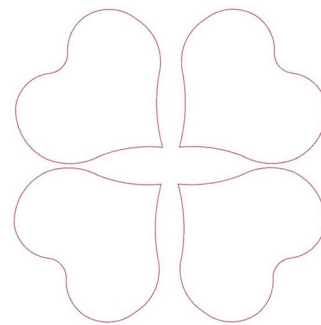

Name: Hearts Outline Continuous Stitch

SKU: GSD01-STPL675

Brand: Grand Slam Designs

Unique Colors: 13 (1 color Stops)

Unique Colors

	Color Name (Color Code)	Manufacturer - Type
	Super White (1001) [No Color Selected]	madeira - rayon
	Dusty Lilac (1263) [No Color Selected]	madeira - rayon
	Crocus (286)	Exquisite - Polyester 1000m

Complete Color Sequence

#		Color Name (Color Code)	Manufacturer - Type
1		Super White (1001) [No Color Selected]	madeira - rayon
2		Super White (1001) [No Color Selected]	madeira - rayon
3		Crocus (286)	Exquisite - Polyester 1000m