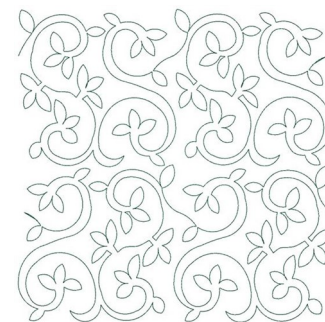

Name: Leaves Block Continuous Stitch

SKU: GSD01-STPL669

Brand: Grand Slam Designs

Unique Colors: 13 (1 color Stops)

Unique Colors

	Color Name (Color Code)	Manufacturer - Type
	Super White (1001) [No Color Selected]	madeira - rayon
	Dusty Lilac (1263) [No Color Selected]	madeira - rayon
	Crocus (286)	Exquisite - Polyester 1000m

Complete Color Sequence

#		Color Name (Color Code)	Manufacturer - Type
1		Super White (1001) [No Color Selected]	madeira - rayon
2		Super White (1001) [No Color Selected]	madeira - rayon
3		Crocus (286)	Exquisite - Polyester 1000m