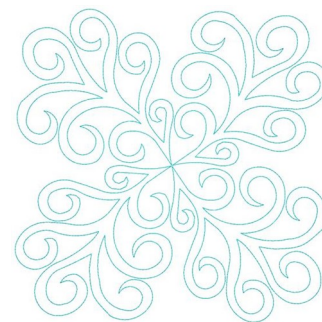

**Name:** Curly Design Continuous Stitch

**SKU:** GSD01-STPL667

**Brand:** Grand Slam Designs

**Unique Colors:** 13 (1 color Stops)

## Unique Colors

	<b>Color Name (Color Code)</b>	<b>Manufacturer - Type</b>
	Super White (1001) [No Color Selected]	madeira - rayon
	Dusty Lilac (1263) [No Color Selected]	madeira - rayon
	Crocus (286)	Exquisite - Polyester 1000m

# Complete Color Sequence

#		Color Name (Color Code)	Manufacturer - Type
1		Super White (1001) [No Color Selected]	madeira - rayon
2		Super White (1001) [No Color Selected]	madeira - rayon
3		Crocus (286)	Exquisite - Polyester 1000m