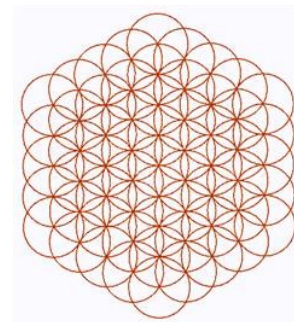

Name: Spiral

SKU: GSD01-STPL650

Brand: Grand Slam Designs

Unique Colors: 13 (1 color Stops)

Unique Colors

	Color Name (Color Code)	Manufacturer - Type
	Super White (1001) [No Color Selected]	madeira - rayon
	Dusty Lilac (1263) [No Color Selected]	madeira - rayon
	Crocus (286)	Exquisite - Polyester 1000m

Complete Color Sequence

#		Color Name (Color Code)	Manufacturer - Type
1		Super White (1001) [No Color Selected]	madeira - rayon
2		Super White (1001) [No Color Selected]	madeira - rayon
3		Crocus (286)	Exquisite - Polyester 1000m