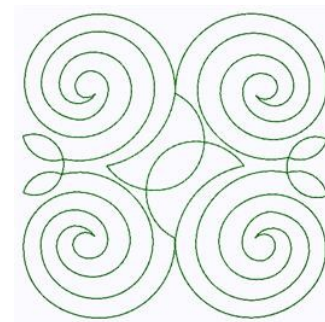

Name: Spiral Swirl

SKU: GSD01-STPL646

Brand: Grand Slam Designs

Unique Colors: 13 (1 color Stops)

Unique Colors

	Color Name (Color Code)	Manufacturer - Type
	Super White (1001) [No Color Selected]	madeira - rayon
	Dusty Lilac (1263) [No Color Selected]	madeira - rayon
	Crocus (286)	Exquisite - Polyester 1000m

Complete Color Sequence

#		Color Name (Color Code)	Manufacturer - Type
1		Super White (1001) [No Color Selected]	madeira - rayon
2		Super White (1001) [No Color Selected]	madeira - rayon
3		Crocus (286)	Exquisite - Polyester 1000m