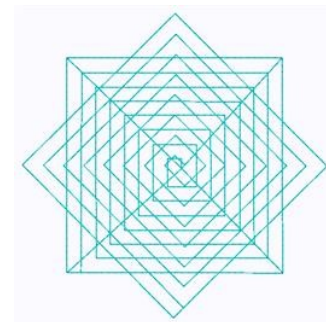

Name: Square Spiral

SKU: GSD01-STPL642

Brand: Grand Slam Designs

Unique Colors: 13 (1 color Stops)

Unique Colors

	Color Name (Color Code)	Manufacturer - Type
	Super White (1001) [No Color Selected]	madeira - rayon
	Dusty Lilac (1263) [No Color Selected]	madeira - rayon
	Crocus (286)	Exquisite - Polyester 1000m