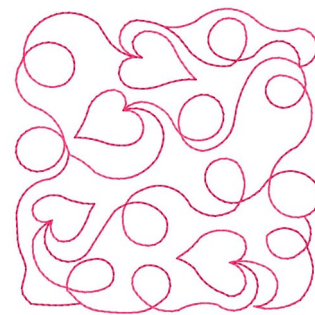

Name: Hearts Quilt Machine Embroidery Design

SKU: GSD01-STPL64

Brand: Grand Slam Designs

Unique Colors: 13 (1 color Stops)

Unique Colors

	Color Name (Color Code)	Manufacturer - Type
	Super White (1001) [No Color Selected]	madeira - rayon
	Dusty Lilac (1263) [No Color Selected]	madeira - rayon
	Crocus (286)	Exquisite - Polyester 1000m

Complete Color Sequence

#		Color Name (Color Code)	Manufacturer - Type
1		Super White (1001) [No Color Selected]	madeira - rayon
2		Super White (1001) [No Color Selected]	madeira - rayon
3		Crocus (286)	Exquisite - Polyester 1000m